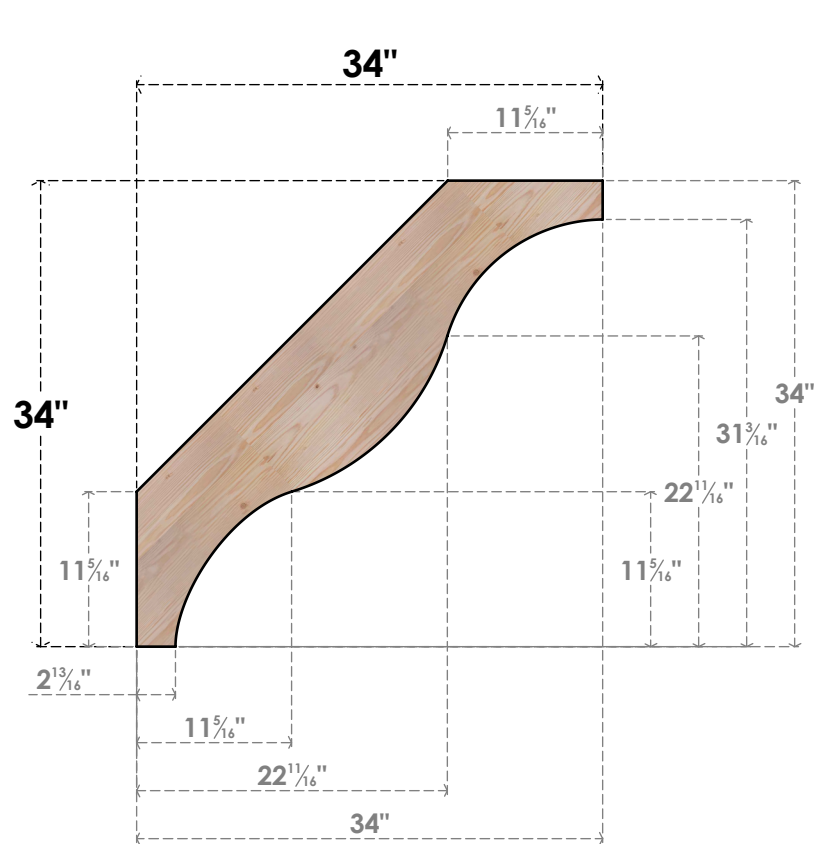

BRC06X34X34FST00SDF

5 1/2"W X 34"D X 34"H FUNSTON SMOOTH BRACE, DOUGLAS FIR

SIDE

FRONT

EKENA MILLWORK
2300 WEST MAIN ST.
CLARKSVILLE, TX 75426
TOLL FREE: 866-607-0453
WWW.EKENAMILLWORK.COM

NOTES

1. INSTALLATION TO BE COMPLETED IN ACCORDANCE WITH MANUFACTURER'S SPECIFICATIONS.
2. DRAWING MAY NOT BE TO SCALE
3. THIS DRAWING IS INTENDED FOR DESIGN AND PLANNING PURPOSES ONLY.
4. ALL INFORMATION CONTAINED HEREIN WAS CURRENT AT THE TIME OF DEVELOPMENT BUT MUST BE REVIEWED AND APPROVED BY THE PRODUCT MANUFACTURER TO BE CONSIDERED ACCURATE.
5. PRODUCTS ARE NOT KILN DRIED. THIS ITEM IS UNIQUE AND WILL CONTAIN THE NATURAL VARIATIONS THAT THE WOOD SPECIES OFFERS. THIS MAY RESULT IN VARIATIONS UP TO 1/4"