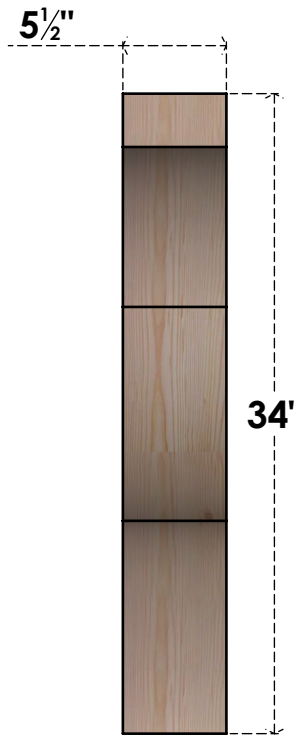

BRC06X34X34FST00SDF

5 1/2"W X 34"D X 34"H FUNSTON SMOOTH BRACE, DOUGLAS FIR

SIDE

FRONT

EKENA MILLWORK
2300 WEST MAIN ST.
CLARKSVILLE, TX 75426
TOLL FREE: 866-607-0453
WWW.EKENAMILLWORK.COM

NOTES

1. INSTALLATION TO BE COMPLETED IN ACCORDANCE WITH MANUFACTURER'S SPECIFICATIONS.
2. DRAWING MAY NOT BE TO SCALE
3. THIS DRAWING IS INTENDED FOR DESIGN AND PLANNING PURPOSES ONLY.
4. ALL INFORMATION CONTAINED HEREIN WAS CURRENT AT THE TIME OF DEVELOPMENT BUT MUST BE REVIEWED AND APPROVED BY THE PRODUCT MANUFACTURER TO BE CONSIDERED ACCURATE.
5. PRODUCTS ARE NOT KILN DRIED. THIS ITEM IS UNIQUE AND WILL CONTAIN THE NATURAL VARIATIONS THAT THE WOOD SPECIES OFFERS. THIS MAY RESULT IN VARIATIONS UP TO 1/4"